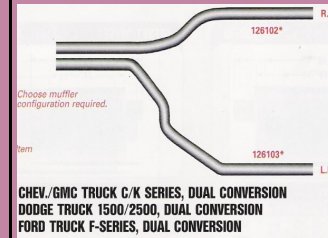

14 GAUGE MANDREL DUAL CONVERSION TAIL PIPES

14 Gauge Mandrel Tail Pipes			
Right Side #	Left Side #	Diameter	Material
H25409	H25410	2.5"	Stainless Steel
26106M	26107M	3"	Aluminized

Application
Dodge Diesel Trucks